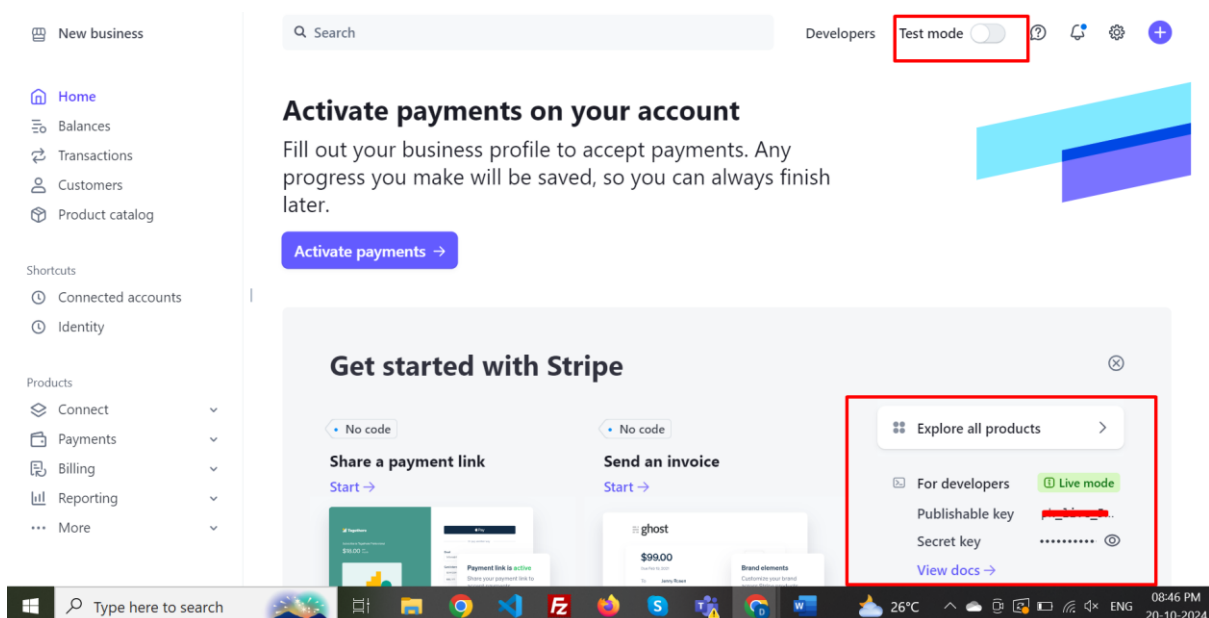

## How to get Stripe Publishable Key and Secret Key

To get the Publishable Key and the Secret Key from Stripe, you need an account at Stripe ([www.stripe.com](http://www.stripe.com)).

**Step 1.** Open the following website [www.stripe.com](http://www.stripe.com) and click on "Sign in".

**Step 2.** Now that you have **logged in to Stripe**, the dashboard opens. In the dashboard you can see "API keys". Option with relevant option(test mode/ live mode)

Hover on the key and copied Publishable Key and Secret Key